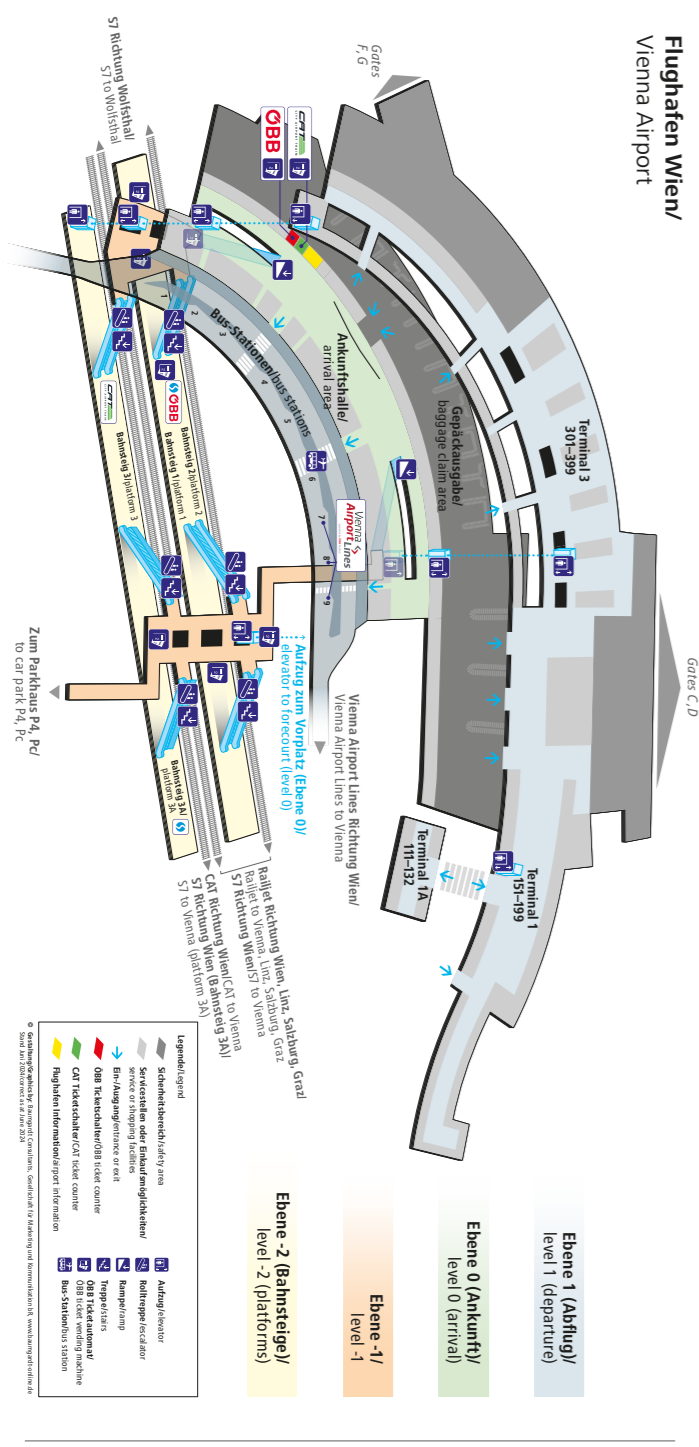

	RJ	RJ	RJ	RJ	RJ	RJ	RJ	RJ	RJ	RJ	RJ	RJ
Wien Hbf dep	09:12	10:12	11:12	12:12	13:12	14:12	15:12	17:12	19:12	20:12	21:12	22:12
Flughafen Wien	09:27	10:27	11:27	12:27	13:27	14:27	15:27	17:27	19:27	20:27	21:27	22:27

¹⁾ From Prague daily except Sunday, no service on 25, 26 Dec, 1 Jan, 19, 21 Apr, 17 Nov. From Brno daily service

Vienna Airport – Győr – Budapest schedule

	RJX	RJX	RJX	RJX	RJX	RJX	RJX	RJX	RJX	
Flughafen Wien	07:02	08:02	09:02	10:02	hour	:02	18:02	19:02	20:02	21:02
Wien Hbf arr	07:20	08:17	09:20	10:17	:17	18:17	19:17	20:17	21:17	
	RJX	EC	RJX	EC	RJX/EC	RJX	EC	EC	RJX	
Wien Hbf dep	07:40	08:42	09:40	10:42	:40 ¹	18:42	19:42	20:37	21:40	
Győr	08:54	09:54	10:54	11:54	:54	19:54	20:54	21:54	22:54	
Budapest Kelenföld	10:02	11:02	12:02	13:02	:02	21:02	22:02	23:02	00:02	
Budapest-Keleti	10:19	11:19	12:19	13:19	:19	21:19	22:19	23:19	00:19	

¹⁾ All trains depart at 40 minutes past the hour; please note exceptions to this timing at 12:42 and 16:42

	EC	RJX	RJX	RJX/EC	EC	RJX	EC	RJX
Budapest-Keleti	05:40	06:40	07:40	:40	16:40	17:40	18:40	19:40
Budapest Kelenföld	05:55	06:55	07:55	:55	16:55	17:55	18:55	19:55
Győr	07:02	08:02	09:02	:02	18:02	19:02	20:02	21:02
Wien Hbf arr	08:20	09:18	10:20	:20	19:20	20:20	21:20	22:20

	RJX	RJX	RJX	RJX	RJX	RJX	RJX		
Wien Hbf dep	08:40	09:42	10:40	hour	:40 ¹	19:40	20:40	21:42	22:42
Flughafen Wien	08:57	09:57	10:57	:57	19:57	20:57	21:57	22:57	

¹⁾ All trains depart at 40 minutes past the hour; please note exceptions to this timing at 11:42, 13:42, 14:42, 15:42 and 17:42